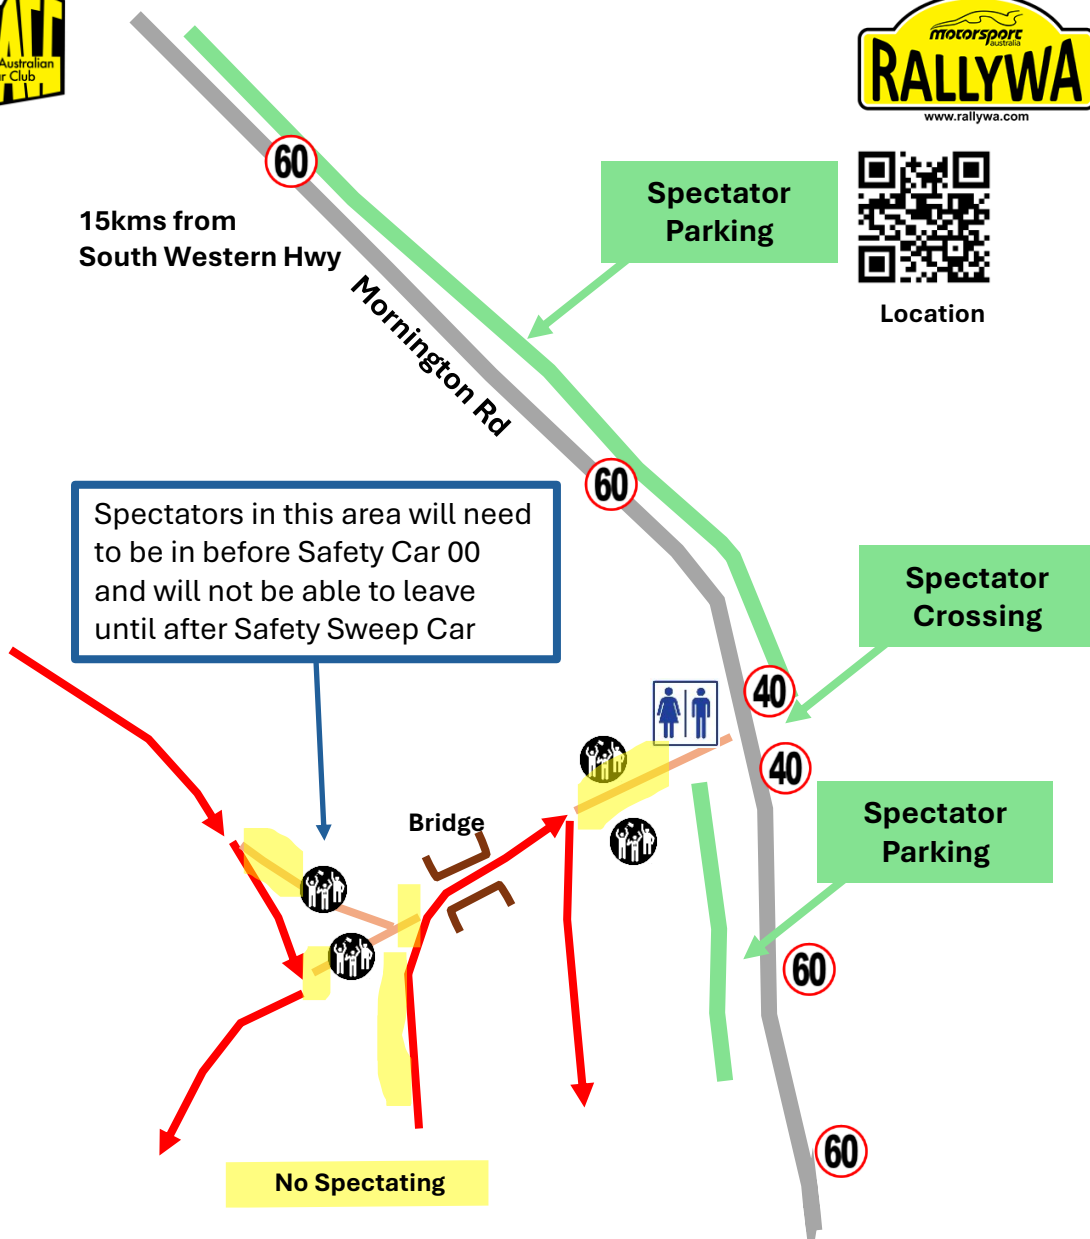

2026 Perth Motorsport Tyres Brunswick Rally SPECTATOR POINT

Location

SS1 Brunswick Loop 1
 Car 00 10:45
 1st Car 11:10
 Sweep 12:15

SS2 Brunswick Loop 2
 Car 00 12:25
 1st Car 12:50
 Sweep 1:55

SS3 Big Tree 1
 Car 00 2:55
 1st Car 3:20
 Sweep 4:25

SS3 Big Tree 2
 Car 00 4:35
 1st Car 5:00
 Sweep 6:00